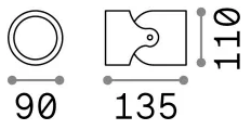

Info sorgente e prestazionali

Sorgente integrata	Light bulb (not included)
Sorgente sostituibile	No
Potenza	GU10 max 1 x 28 W
Emissione	Direct
Consumo massimo	-
Lampadina consigliata	253497 GU10 05W 430Lm 4000K CR190